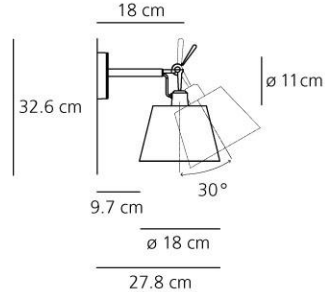

### DIMENSIONS

Length:	(cm) 27.8
Height:	(cm) 32.6
Cutout width:	(cm) 18
Base Diameter:	(cm) 11
Rotation:	30
Cutout shape:	

### DIMENSIONS