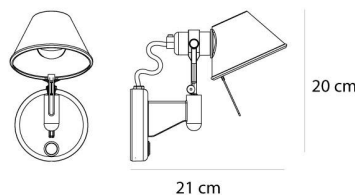

LED - with switch dimmer.

Light emission

Direct Adjustable

IP 20    

Dimmer

TECHNICAL DATA SHEET

FEATURES

Product name:	Tolomeo micro faretto Led - with dimmer
Article Code:	A043600
Colour:	Aluminium
Material:	Polished aluminium, matt anodised aluminium
Series:	Design
Environment:	Indoor
Area contract:	Hospitality Hotel, Hospitality Restaurant, Office, Private Residence

OPTICS

Emission:	Direct Adjustable
-----------	-------------------

DIMENSIONS

Width:	(cm) 20
Height:	(cm) 20
Cutout shape:	

LAMPS INCLUDED

Category:	LED
Watt:	8
Typology:	Led
Color Rendering:	N/s

DIMENSIONS**LAMP**