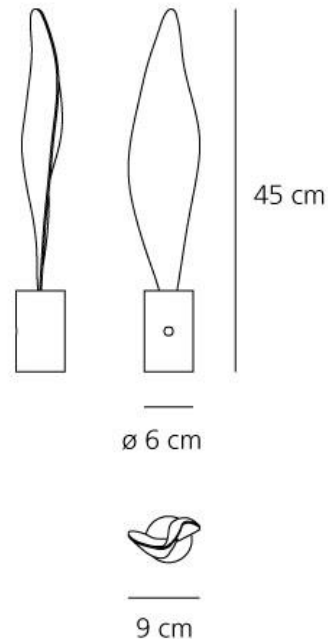

PRODUCT DATA SHEET

Cosmic Leaf tavolo - Grey

**DESIGN BY :**

Ross Lovegrove
2009

MATERIALS :

Chrome-plated steel, transparent methacrylate with texture, painted metal

DESCRIPTION :

"It appears as a digital leaf from another World, embedded with scales like a reptile or an insect which gather light and shadow on its body to seduce a mate." Table lamp, with matching floor, recessed and suspension versions, using low energy LED light source to provide a warm, intense light. Materials: chromed steel structure; body lamp-diffuser in transparent methacrylate with texture; painted metal lighting unit.

Light emission

Diffused

TECHNICAL DATA SHEET

FEATURES

Product name:	Cosmic Leaf tavolo - Grey
Article Code:	1510010A
Colour:	Transparent
Material:	Chrome-plated steel, transparent methacrylate with texture, painted metal
Series:	Design
Environment:	Indoor
Area contract:	Private Residence

OPTICS

Emission:	Diffused
-----------	----------

DIMENSIONS

Width:	(cm) 9
Height:	(cm) 45
Base Diameter:	(cm) 6
Cutout shape:	

LAMPS INCLUDED

Category:	LED
Watt:	3
Typology:	Led
Color Rendering:	N/s

DIMENSIONS**LAMP****ELECTRICAL**