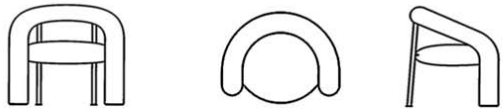

Coverings, that can be easily removed and washed, are available:

- 1) in a special bi-elastic 100% heavy Wool-Lycra "Fabric 1258" (750gr/m2) with many different plain colours;
- 2) in Bi-elastic combined Lycra fabric;
- 3) in leather or ecoleather (not removable), using a special stitching technique due to the complexity of the shapes.

Also available in a fire retardant version.

tube

design arch. anna e carlo bartoli

TU 75 75 x 58 x h 72

TU 100 100 x 80 x h 72

TU 160 160 x 85 x h 76

TU 145 145 x 75 x 73 h

TU 160/2 160 x 85 x h 76