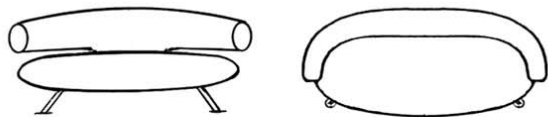

Also available in a fire retardant version.

tube

design arch. anna e carlo bartoli

TU 75 75 x 58 x h 72

TU 100 100 x 80 x h 72

TU 160 160 x 85 x h 76

TU 145 145 x 75 x 73 h

TU 160/2 160 x 85 x h 76

Small armchair (75 x 58 x 72 h)

TU 75

COVERINGS in 1258
a special bi-elastic 100% heavy Wool-Lycra fabric (750gr/m2)

TUBE – design Arch. Anna & Carlo Bartoli

rovi di albizzate
dal 1935

Small armchair (75 x 58 x 72 h)