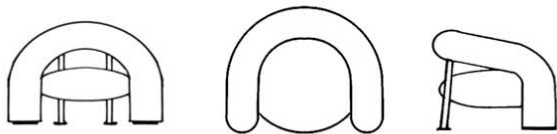

Coverings, that can be easily removed and washed, are available:

- 1) in a special bi-elastic 100% heavy Wool-Lycra "Fabric 1258" (750gr/m2) with many different plain colours;
- 2) in Bi-elastic combined Lycra fabric;
- 3) in leather or ecoleather (not removable), using a special stitching technique due to the complexity of the shapes.

Also available in a fire retardant version.

tube

design arch. anna e carlo bartoli

TU 75 75 x 58 x h 72

TU 100 100 x 80 x h 72

TU 160 160 x 85 x h 76

TU 145 145 x 75 x 73 h

TU 160/2 160 x 85 x h 76

Small armchair (75 x 58 x 72 h)

TU 75

COVERINGS in 1258
a special bi-elastic 100% heavy Wool-Lycra fabric (750gr/m2)

TUBE – design Arch. Anna & Carlo Bartoli

rovi di albizzate
dal 1935

Small armchair (75 x 58 x 72 h)