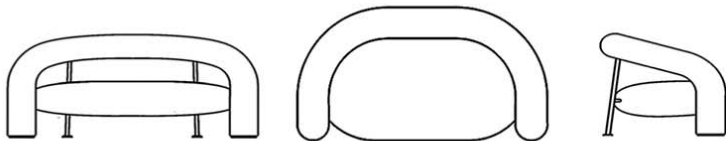

tube

design arch. anna e carlo bartoli

Serie composta da: divani a due posti, poltrona e poltroncina.

Struttura interna in tubolare metallico con cinghie elastiche. Imbottitura in schiume poliuretaniche a quote differenziate, rivestita da una materassina in Dacron Dupont.

Coverings, that can be easily removed and washed, are available:

- 1) in a special bi-elastic 100% heavy Wool-Lycra "Fabric 1258" (750gr/m2) with many different plain colours;
- 2) in Bi-elastic combined Lycra fabric;
- 3) in leather or ecoleather (not removable), using a special stitching technique due to the complexity of the shapes.

Also available in a fire retardant version.

tube

design arch. anna e carlo bartoli

TU 75 75 x 58 x h 72

TU 100 100 x 80 x h 72

TU 160 160 x 85 x h 76

TU 145 145 x 75 x 73 h

TU 160/2 160 x 85 x h 76

Small armchair (75 x 58 x 72 h)

TU 75

COVERINGS in 1258
a special bi-elastic 100% heavy Wool-Lycra fabric (750gr/m2)

TUBE – design Arch. Anna & Carlo Bartoli

rovi di albizzate
dal 1935

Small armchair (75 x 58 x 72 h)