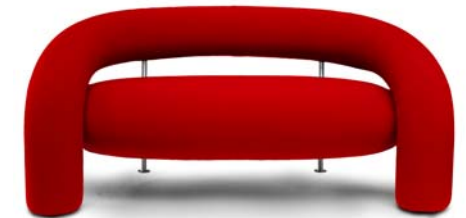

tube

design arch. anna e carlo bartoli

Serie composta da: divani a due posti, poltrona e poltroncina.

Struttura interna in tubolare metallico con cinghie elastiche. Imbottitura in schiume poliuretaniche a quote differenziate, rivestita da una materassina in Dacron Dupont.

Disponibile a richiesta nella versione ignifuga

Series composed of 2-seat sofas and armchairs.

Internal framework in tubular metal assembled on elastic belts. Padding in polyurethane foams in differentiated densities, wrapped in a soft Dacron Dupont. Tubular supports in anodised aluminium.

Also available in a fire retardant version.

tube

design arch. anna e carlo bartoli

TU 75 75 x 58 x h 72

TU 100 100 x 80 x h 72

TU 160 160 x 85 x h 76

TU 145 145 x 75 x 73 h

TU 160/2 160 x 85 x h 76